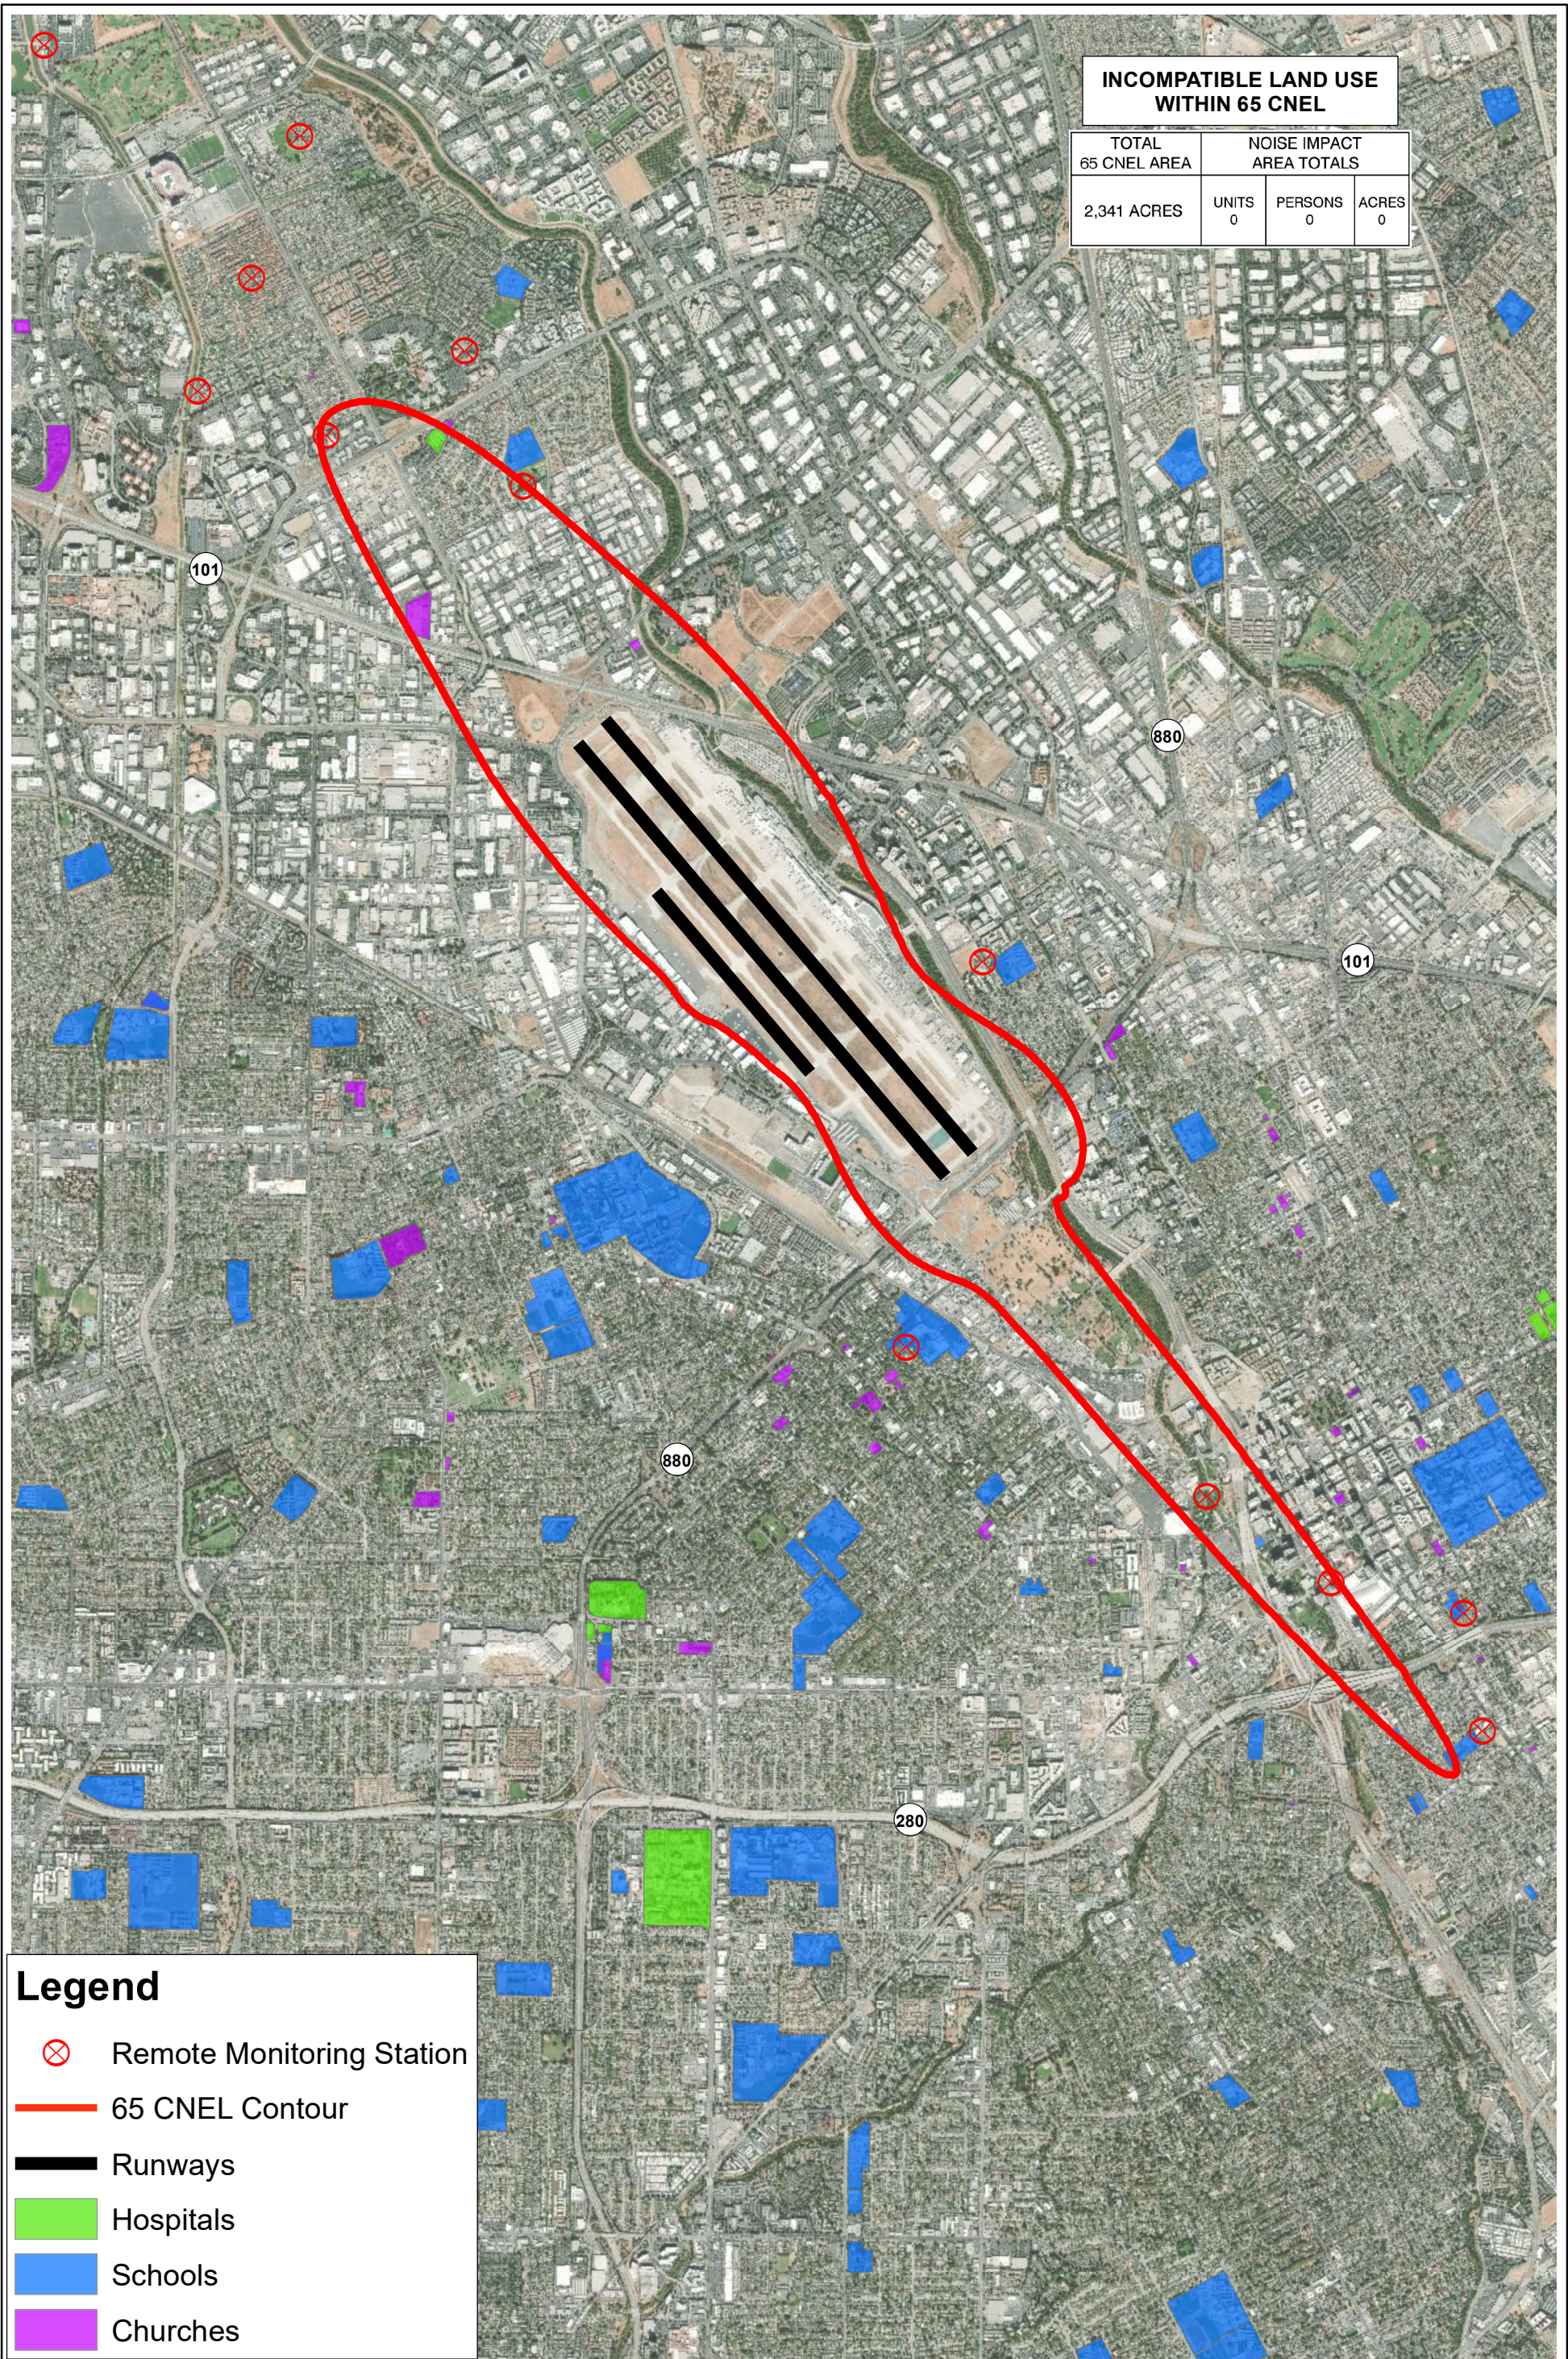

**INCOMPATIBLE LAND USE
WITHIN 65 CNEL**

TOTAL 65 CNEL AREA	NOISE IMPACT AREA TOTALS		
	UNITS	PERSONS	ACRES
2,341 ACRES	0	0	0

Legend

- ⊗ Remote Monitoring Station
- 65 CNEL Contour
- Runways
- Hospitals
- Schools
- Churches