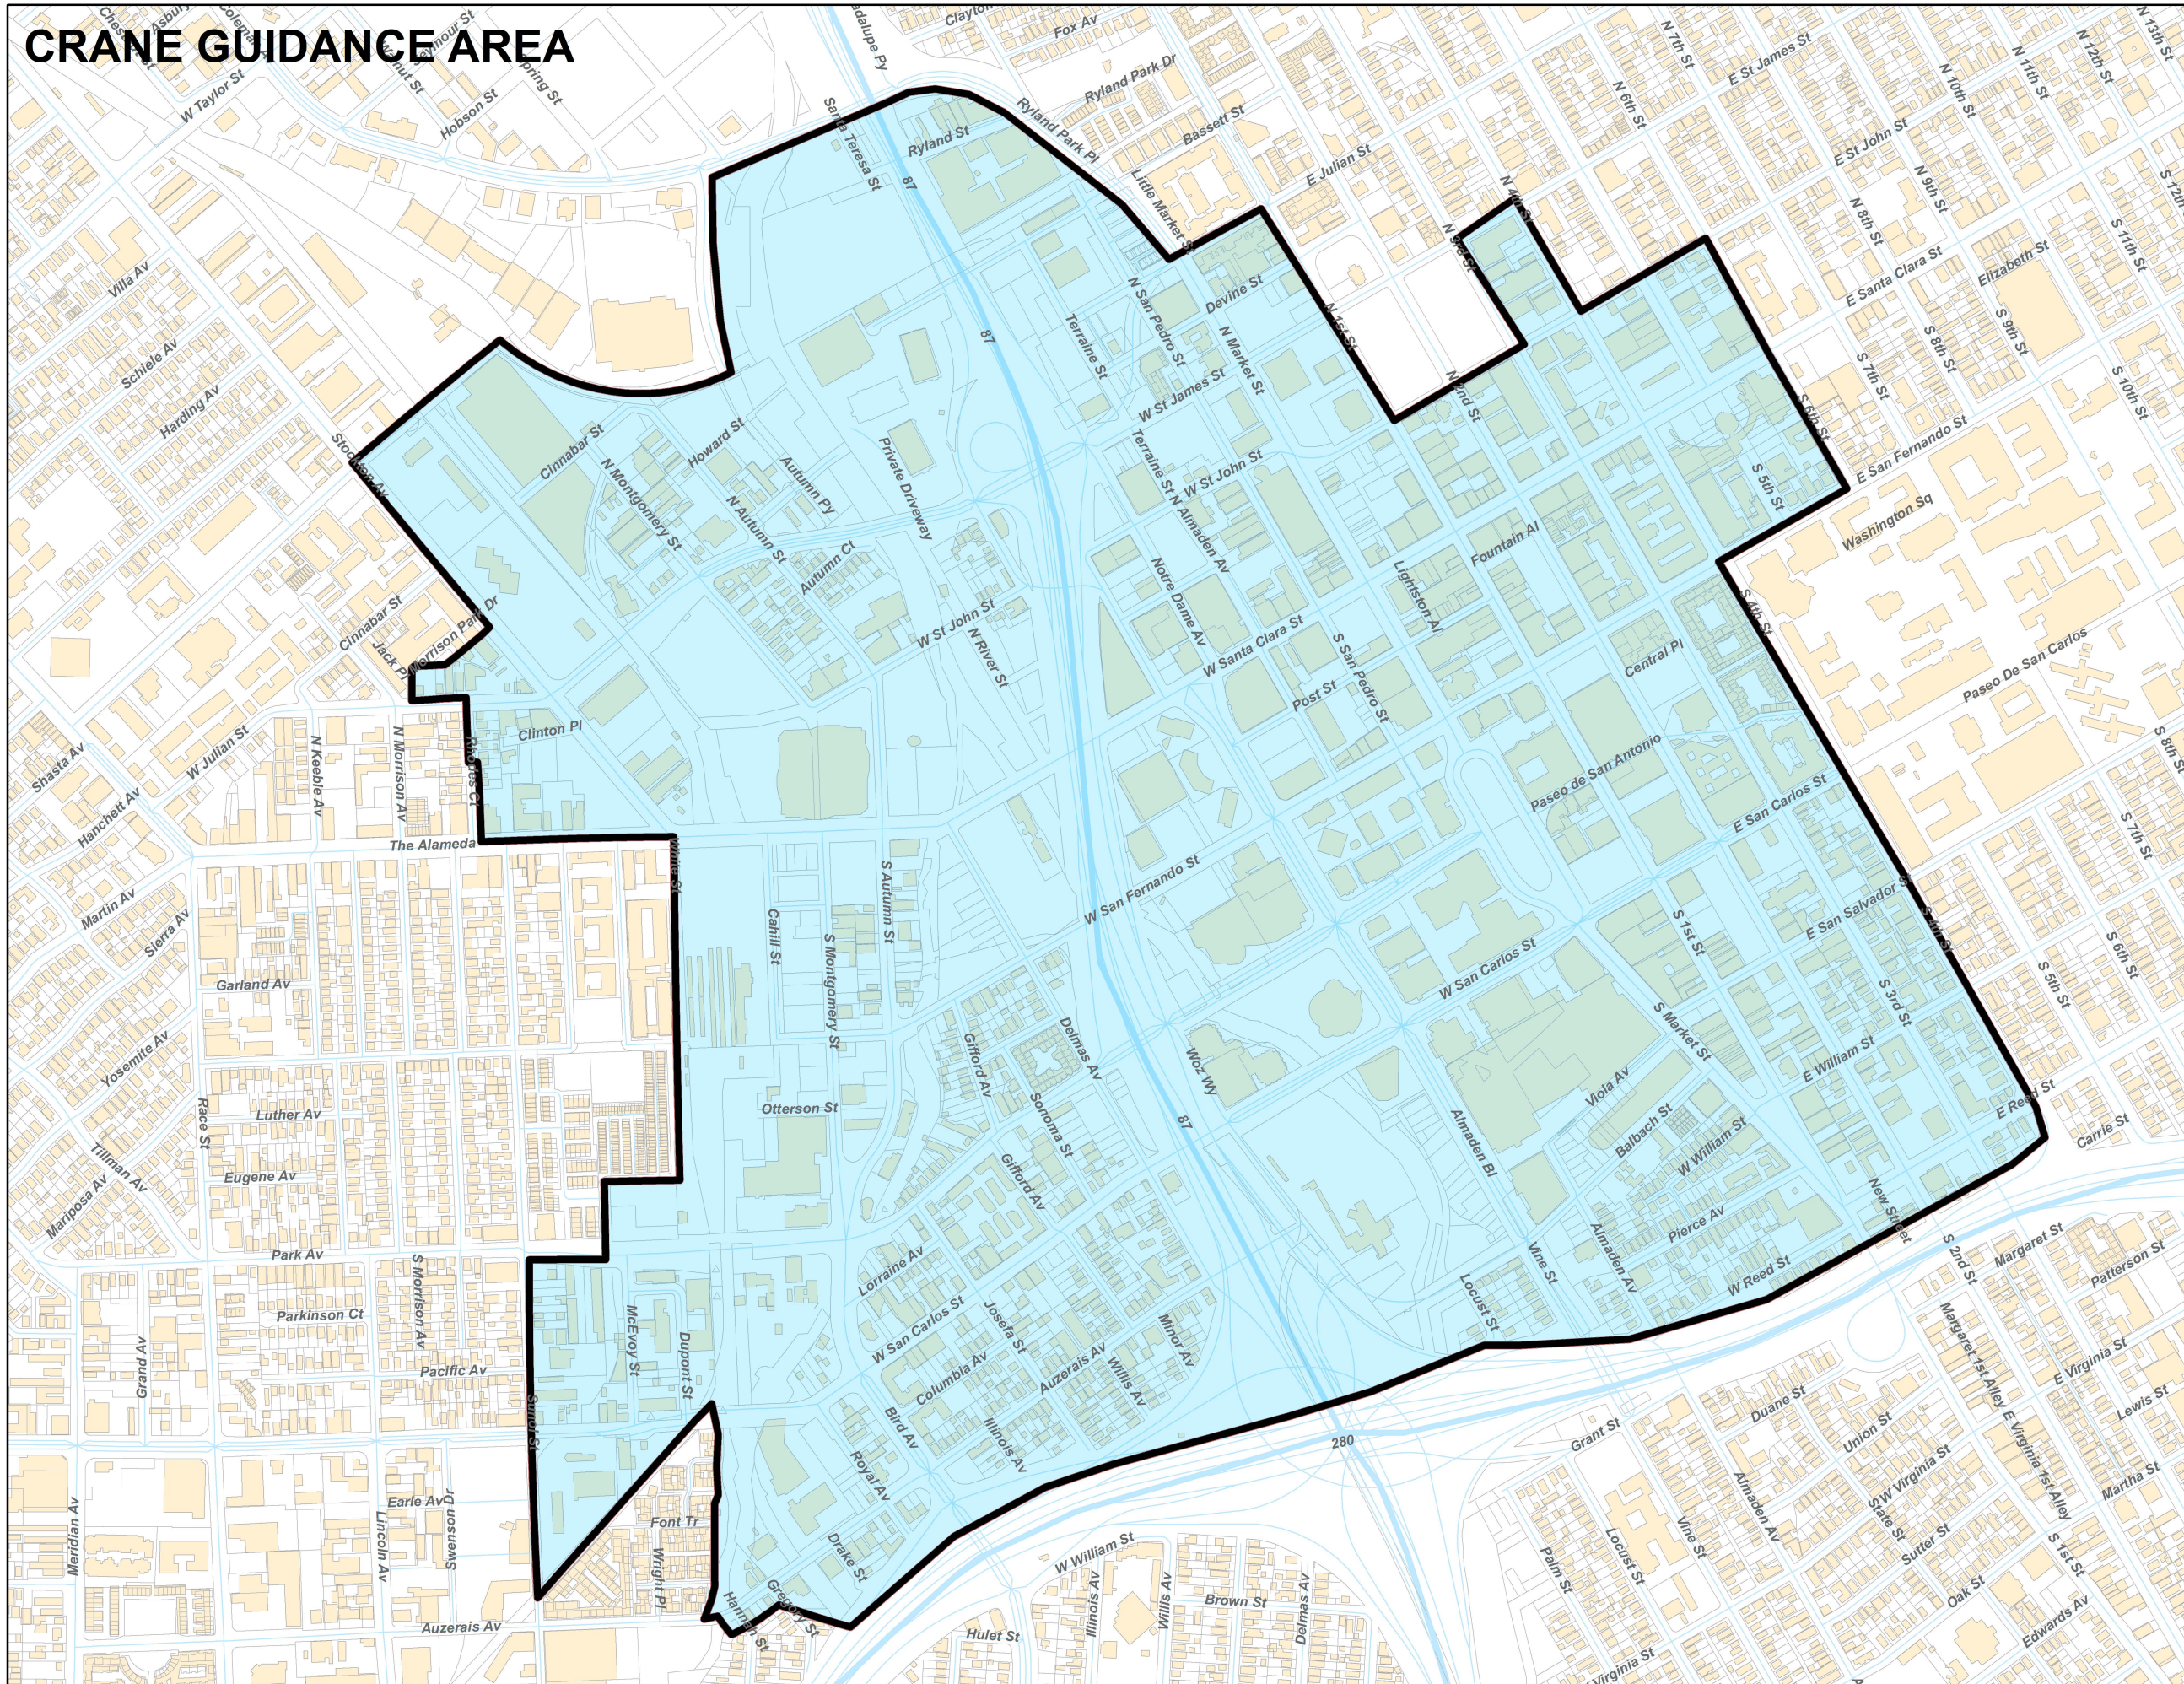

# CRANE GUIDANCE AREA

## LEGEND

 Crane Guidance Area Boundary Limits

**FINAL**  
March 12, 2021

**NORTH ARROW**

0 800 1,600  
Feet

**DOWNTOWN SAN JOSE  
CRANE GUIDANCE AREA**

**SAN JOSE INTERNATIONAL AIRPORT**

March 12, 2021

Exhibit:

1